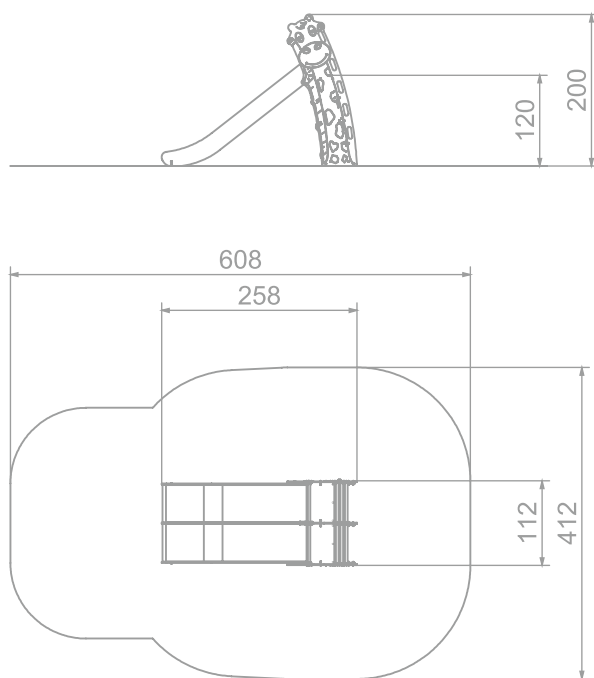

#### INFORMATION ABOUT THE PRODUCT

Dimensions	258 x 112 cm
Safety zone	608 x 412 cm
Safety zone area	22 m <sup>2</sup>
Overall height	200 cm
Free fall height	120 cm
Amount of users	4
Product complies with PN-EN 1176-1:2017-12	YES
Availability of spare parts	YES
Age range	3-12
According to PN-EN 1176-1:2017-12 norm, the product requires applying a safety surface according to the product's free fall height.	

SCALE 1:100